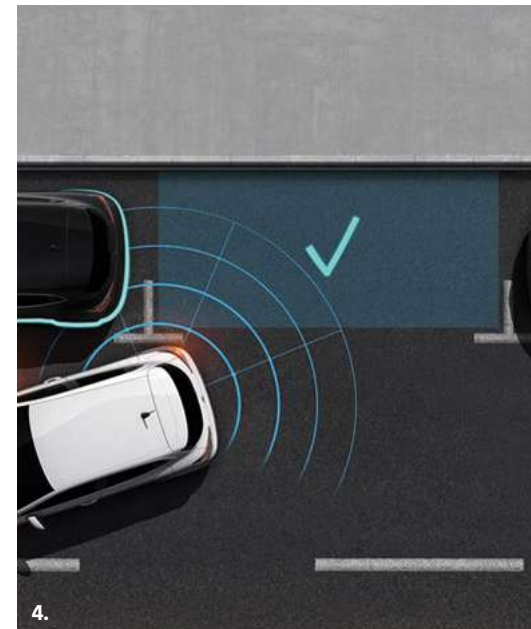

Safety

For your peace of mind

The All-New CLIO gives priority to your peace of mind and that of your passengers. Choose the anti-intrusion and theft alarm, which alerts you of any attempted break-in or untimely movements. Facilitate your manoeuvres with the parking sensors, which detect nearby obstacles and indicate them by beeping. Ensure safety and comfort with this Trifix I-Size child seat, which is easy to install with the Isofix mounting system, and offers three different positions and an adjustable headrest. And to protect the whole of your family, a partition grille is available to isolate the interior compartment from the luggage compartment, so you can transport your pets with no worries.

1. Partition Grille
  (82 01 723 243)
2. Alarm
  (82 01 719 566)
3. Duoplus Trifix Child Seat - I Size
  (77 11 940 744)
4. Front Parking Sensors
  (82 01 726 615)